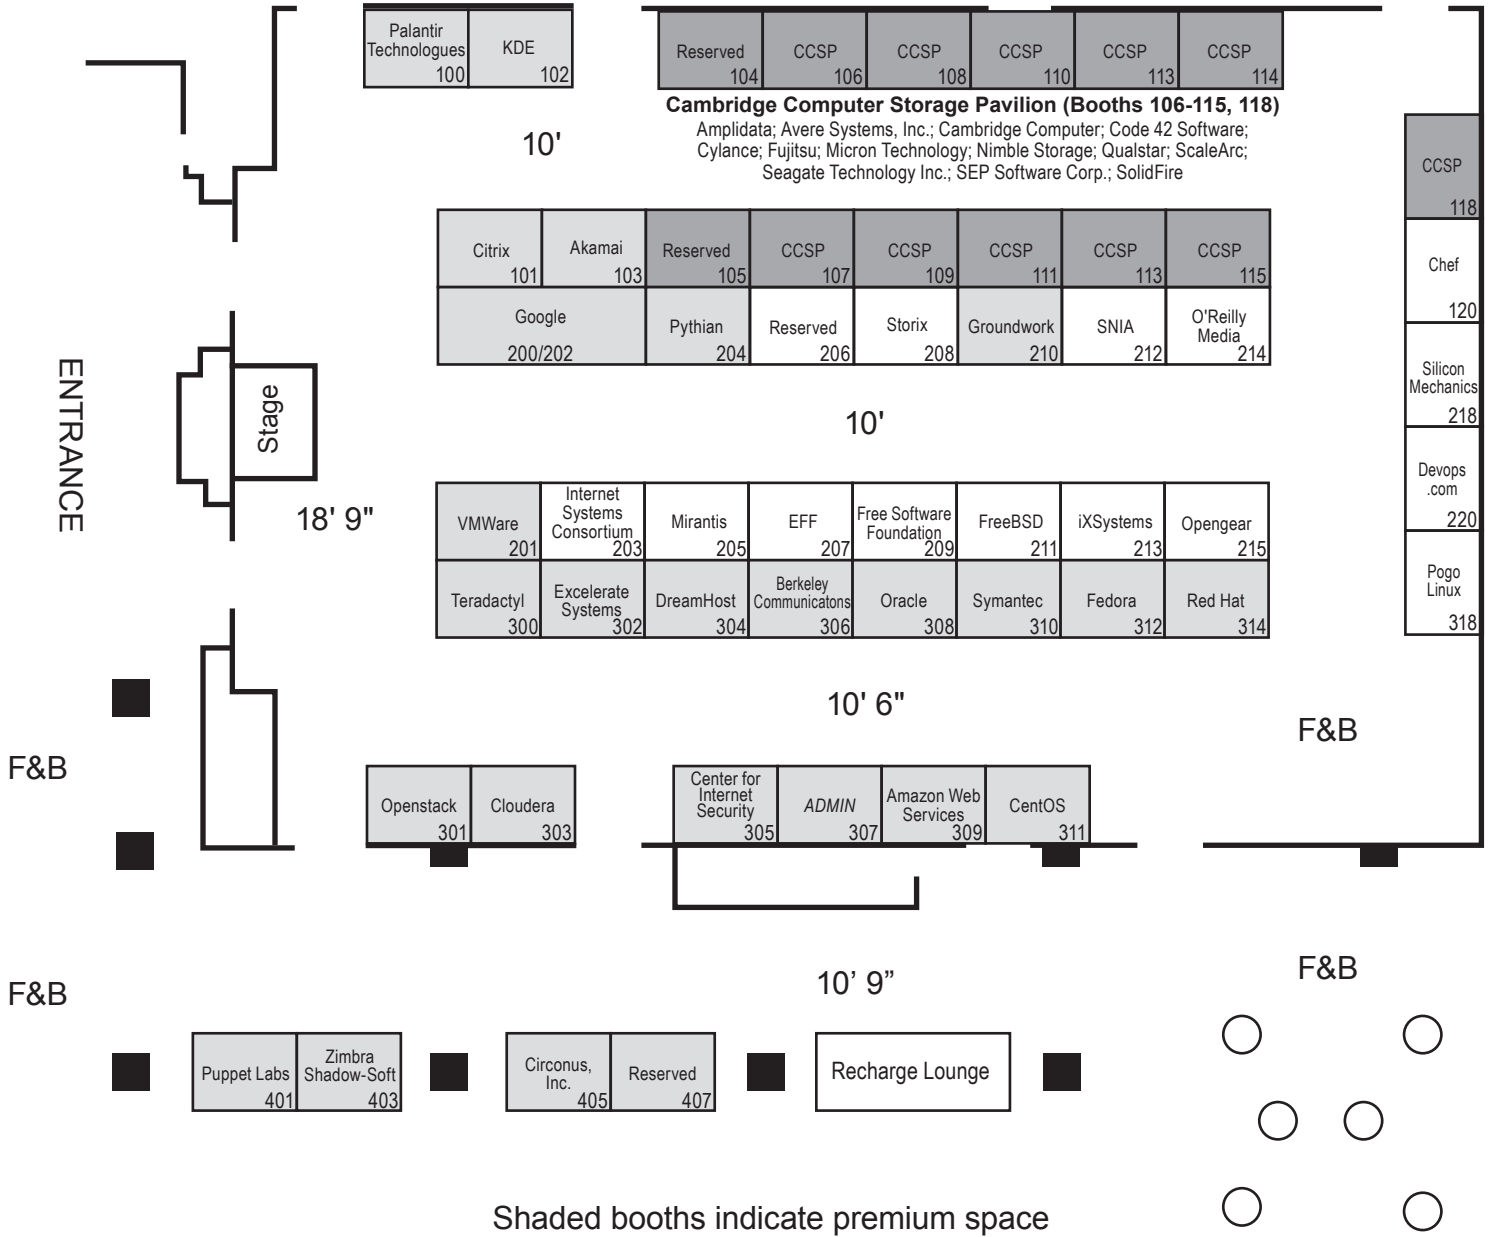

LISA14

November 12–13, 2014

All booths are 8'x10' unless otherwise noted

Metropolitan Ballroom
 Sheraton Seattle Hotel