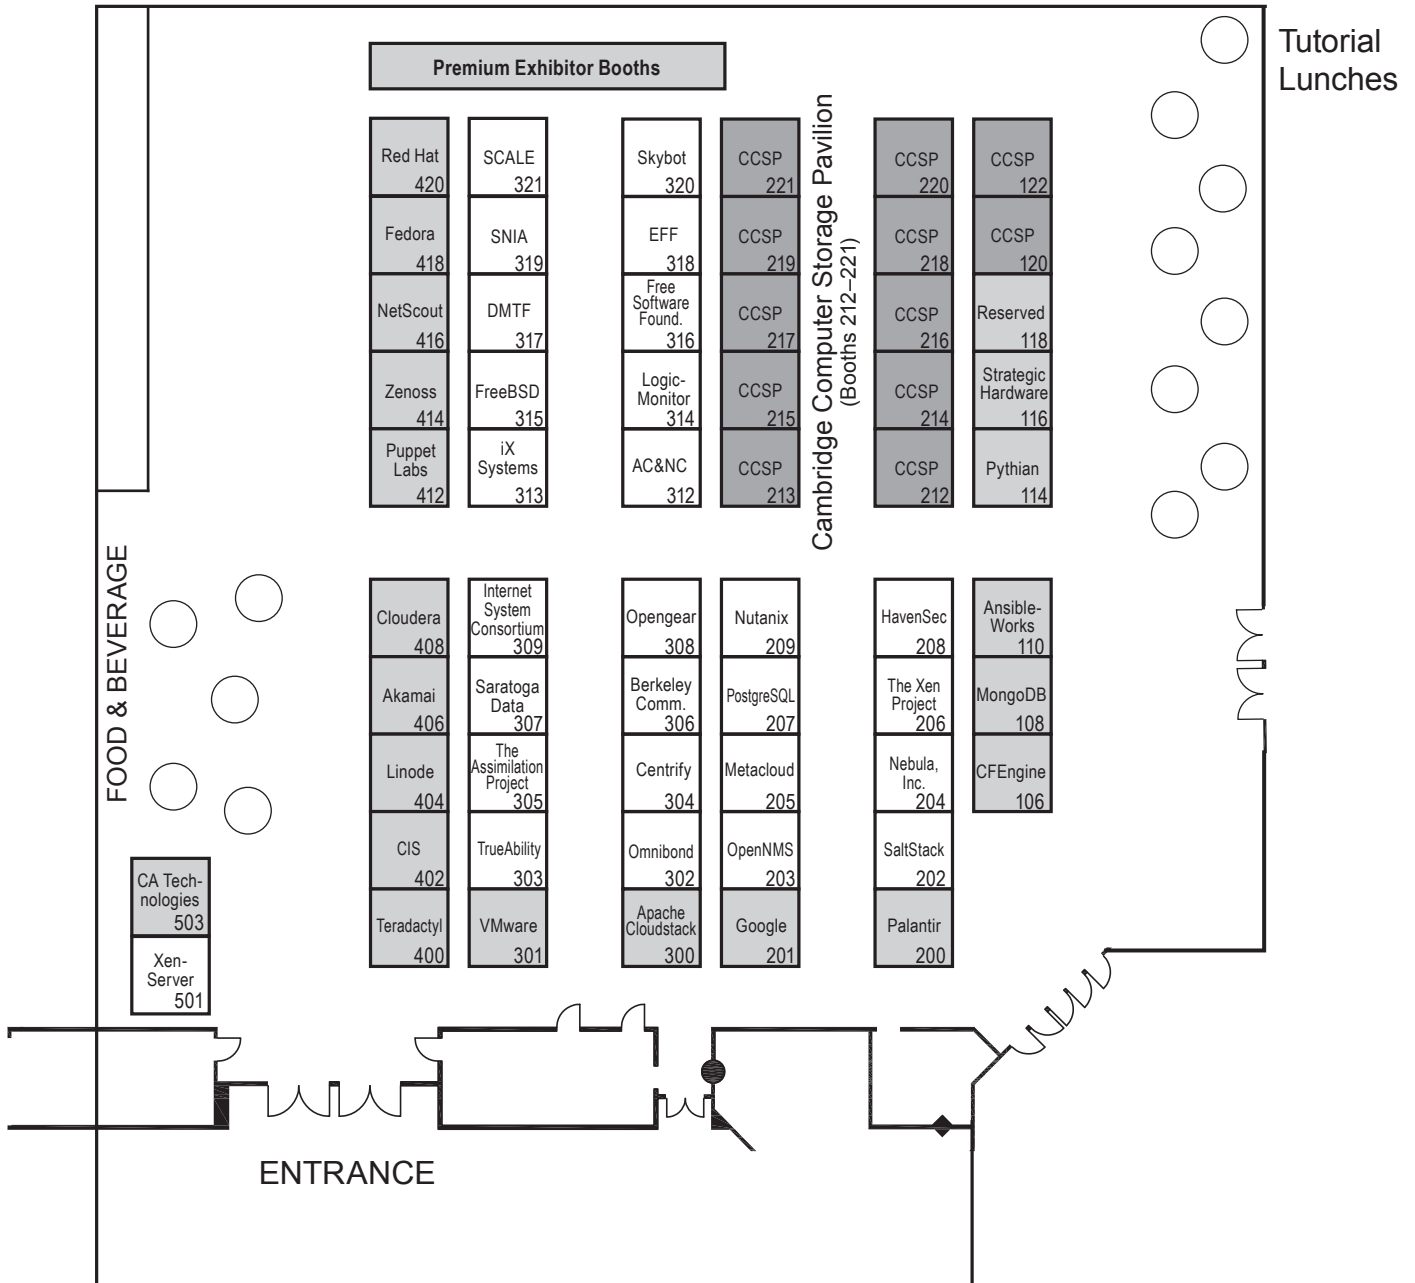

LISA'13

November 6–7, 2013

All booths are 10'x10' unless otherwise noted

Shaded booths indicate premium space

Exhibit Hall "C"
Wardman Park Marriott, Washington, D.C.