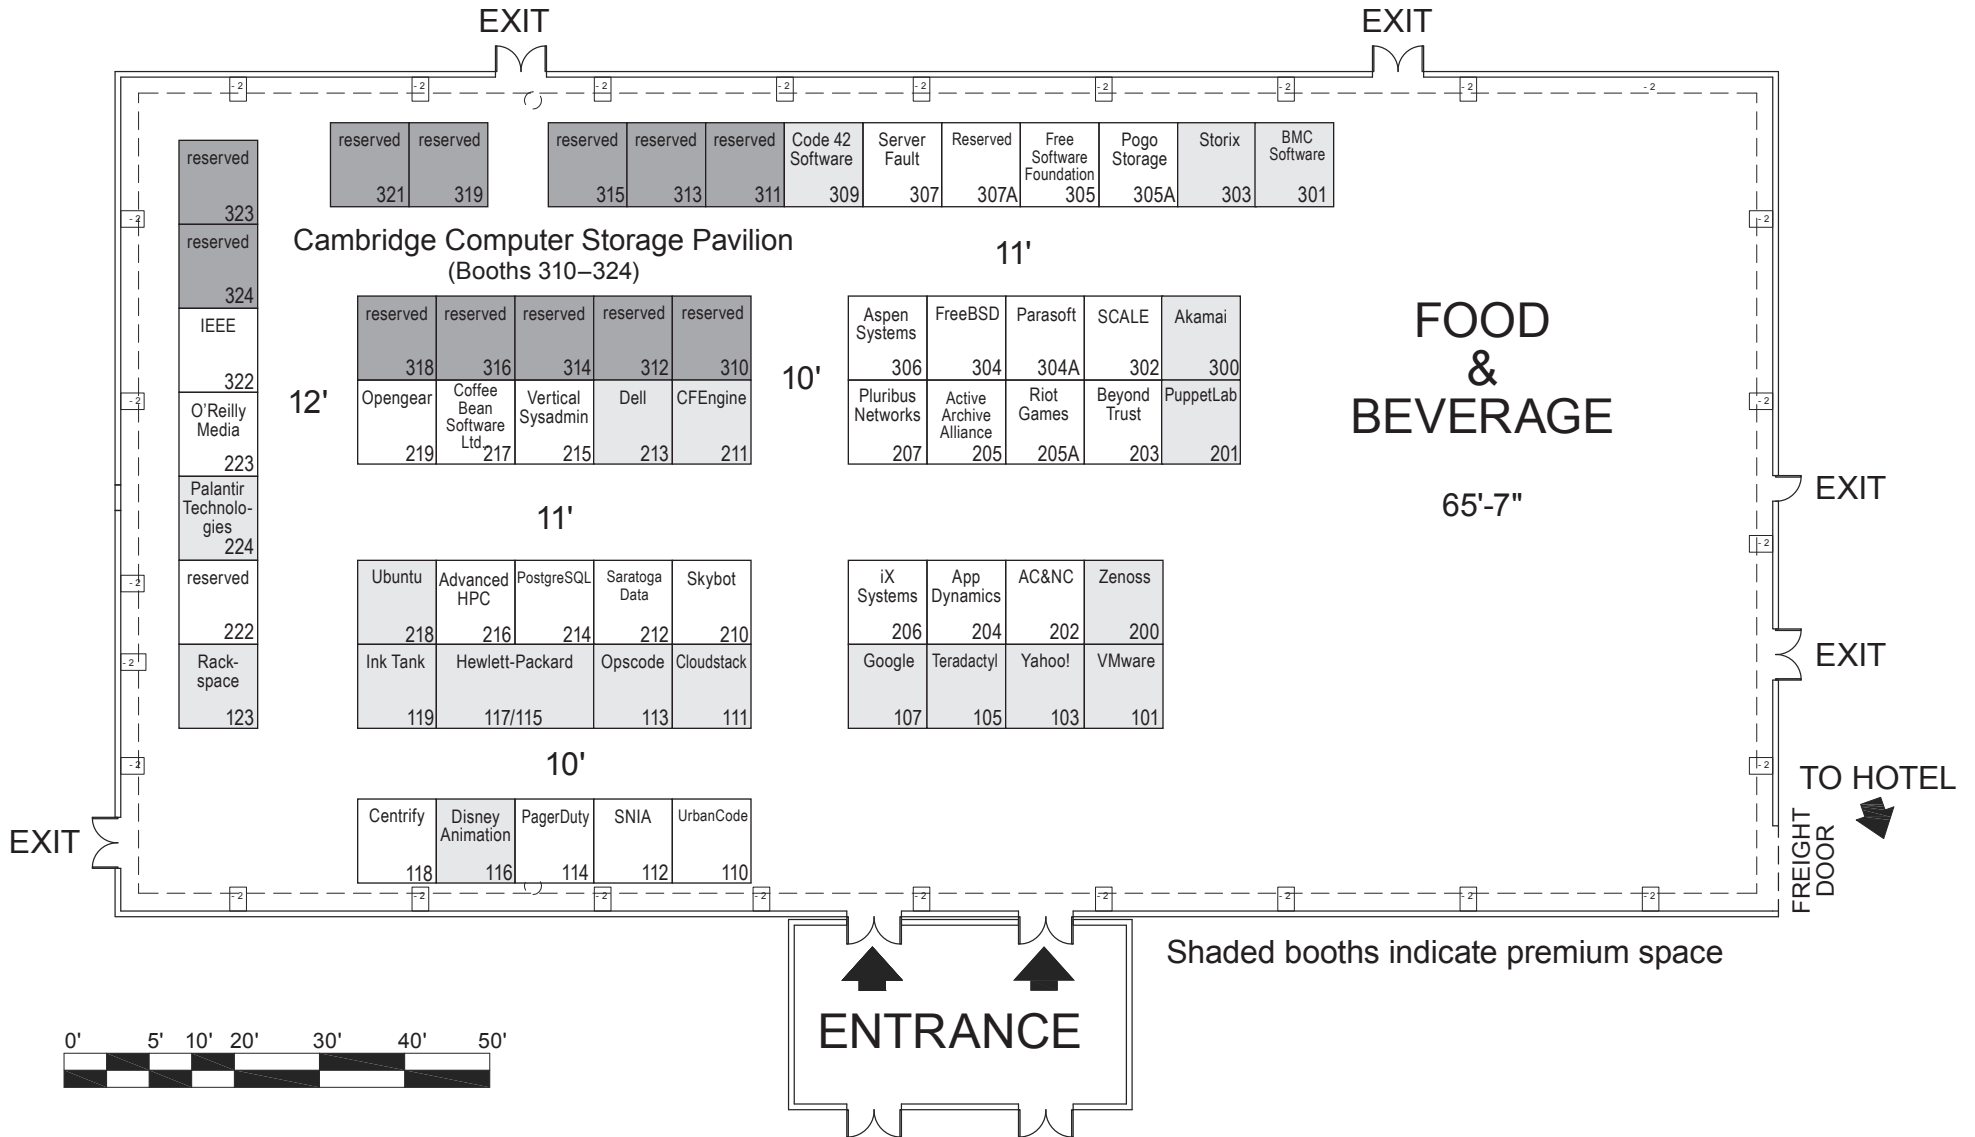

# LISA'12

DECEMBER 12-13, 2012

ALL BOOTHS ARE 10'X10' UNLESS OTHERWISE NOTED

SHERATON SAN DIEGO HOTEL & MARINA

GROUND LEVEL