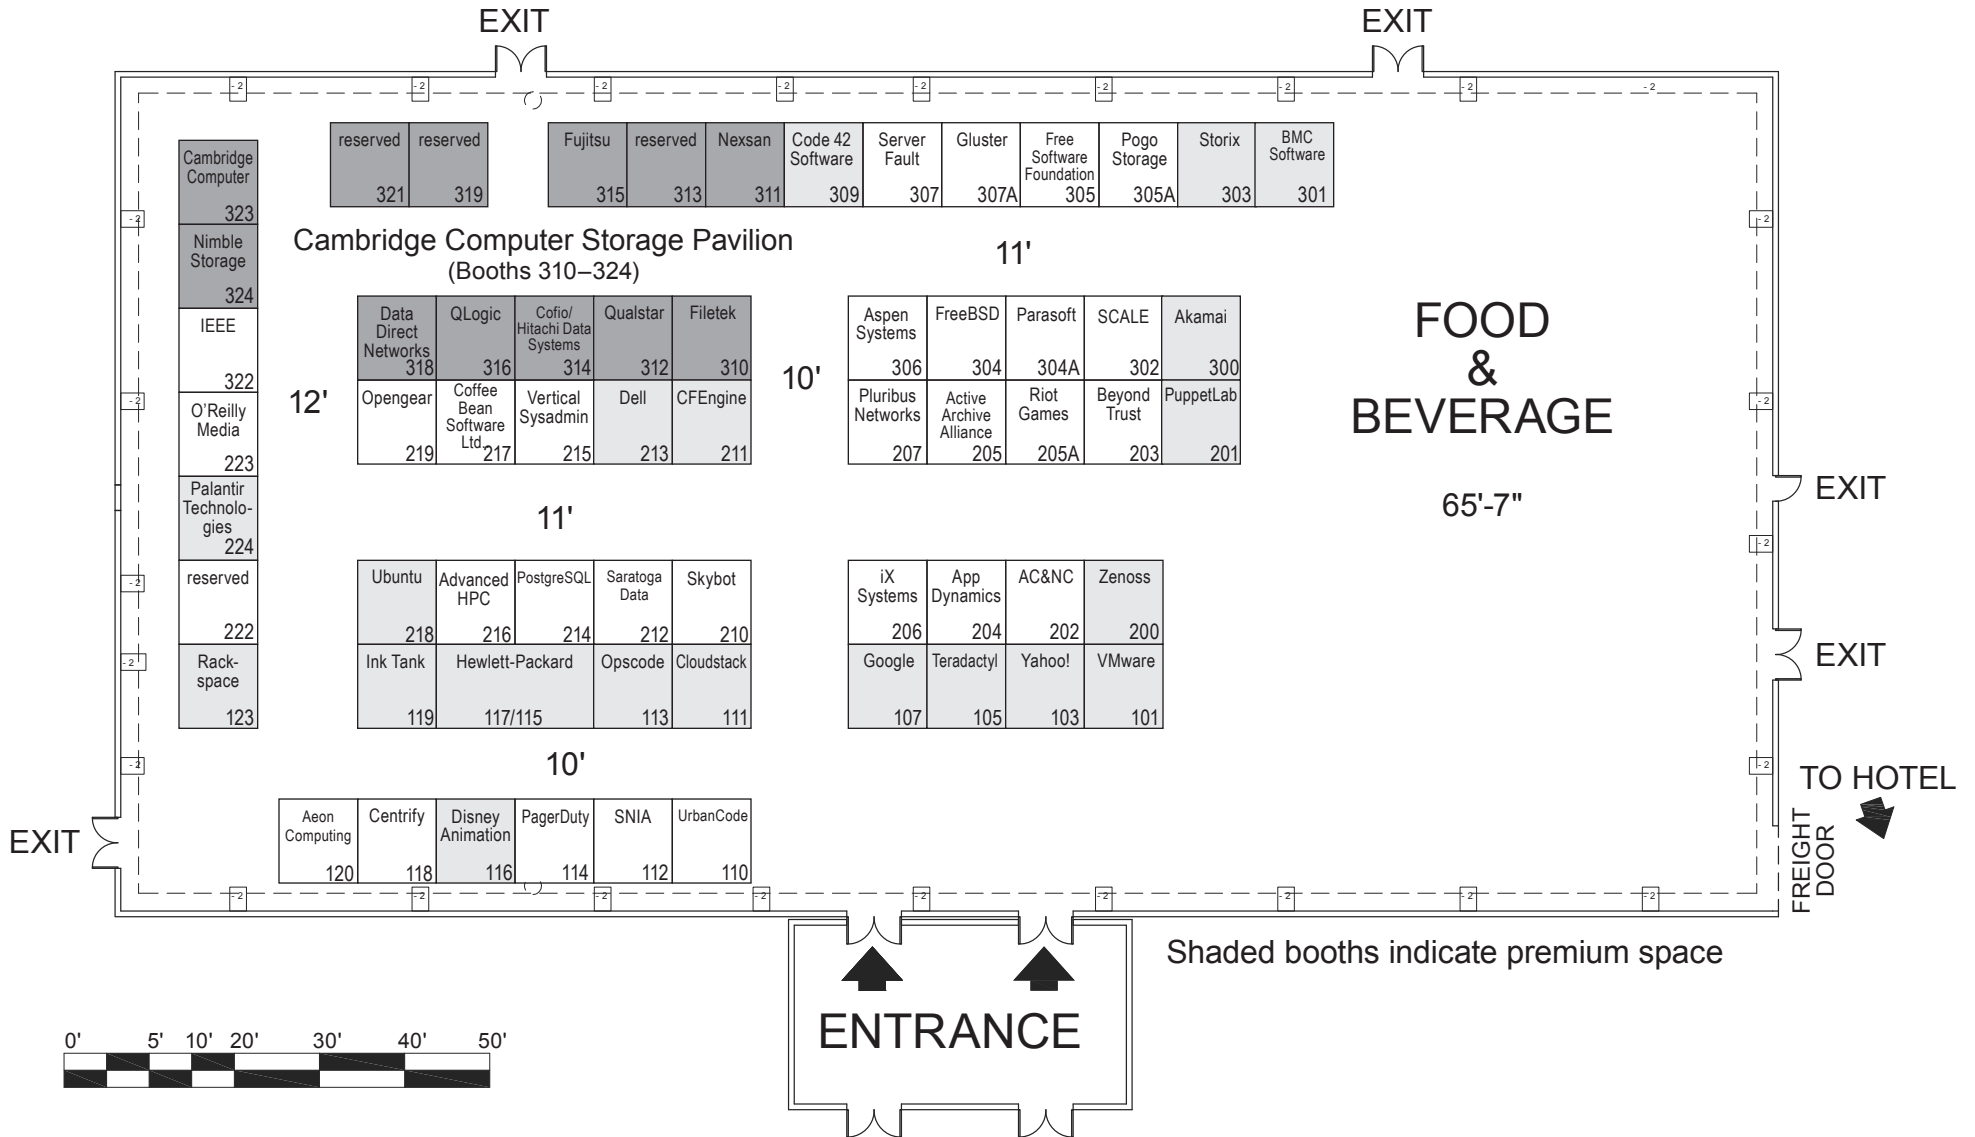

LISA'12

DECEMBER 12-13, 2012

ALL BOOTHS ARE 10'X10' UNLESS OTHERWISE NOTED

SHERATON SAN DIEGO HOTEL & MARINA

GROUND LEVEL