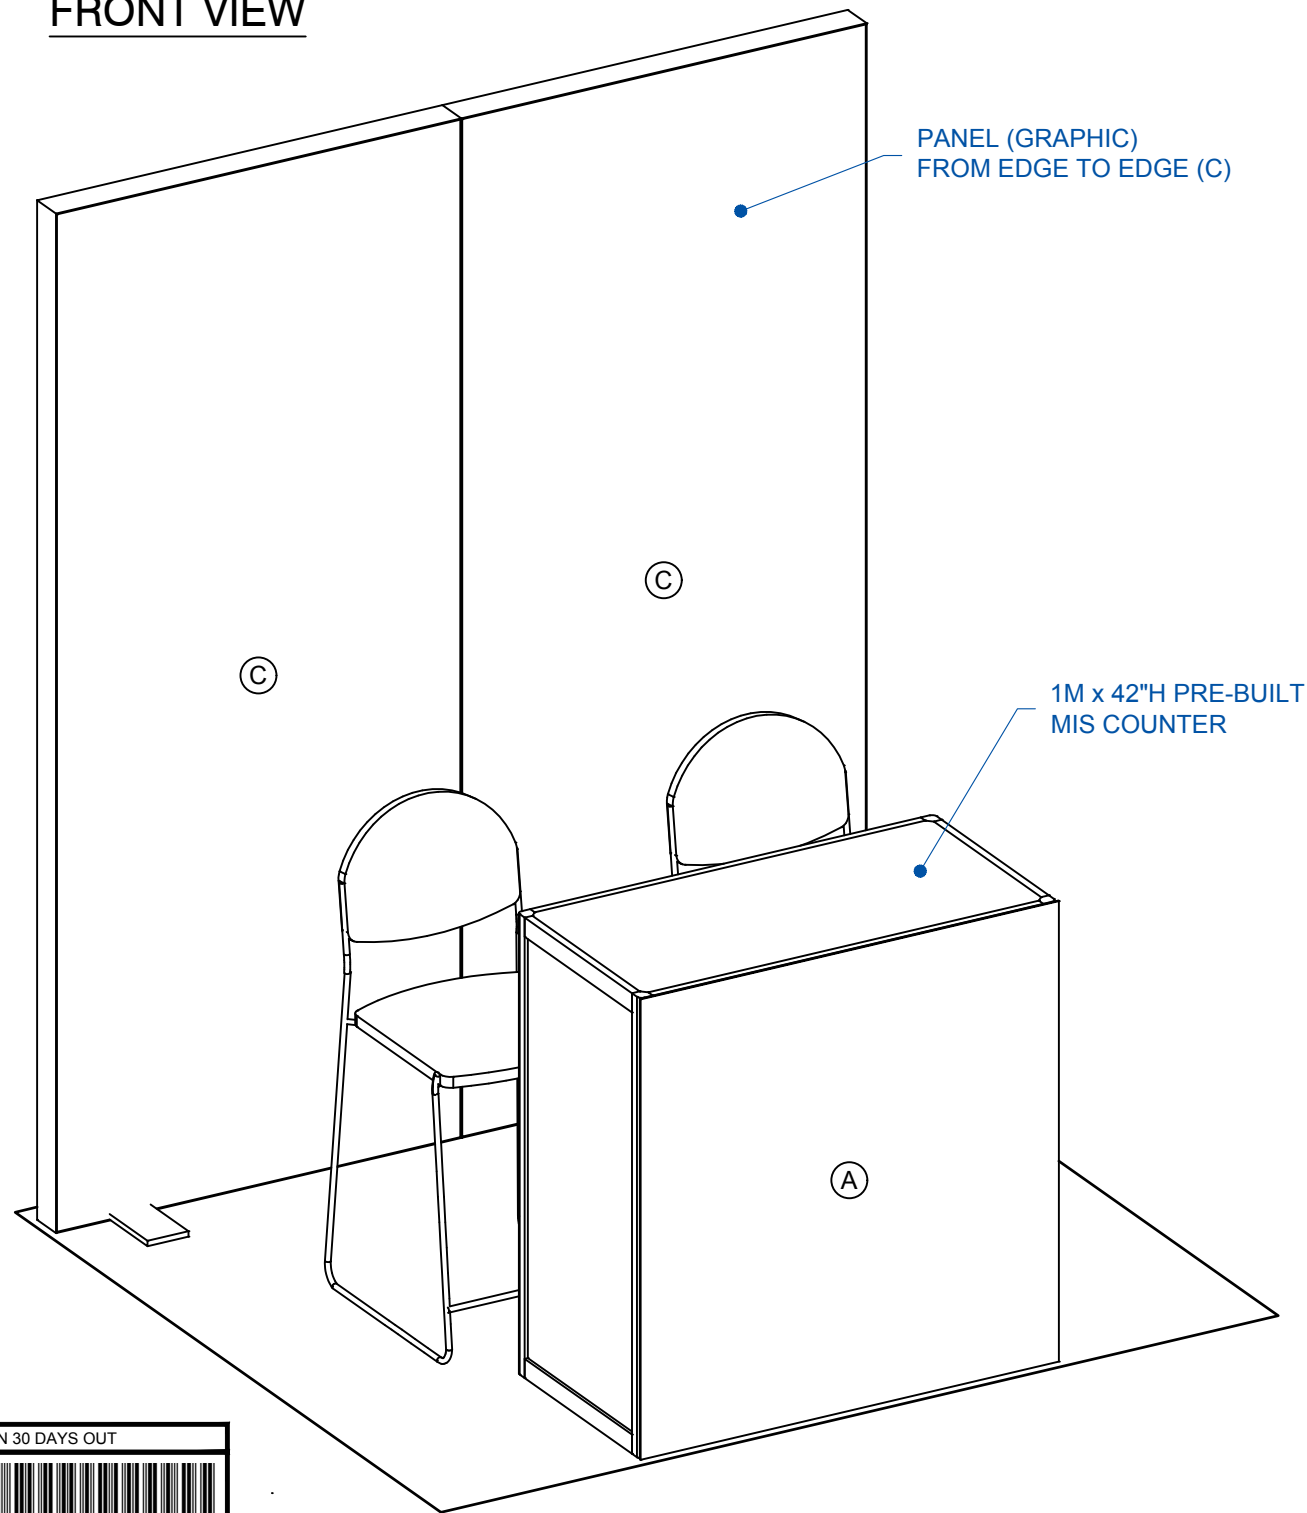

FRONT VIEW

FRONT VIEW (WITH MONITOR)

LESS THAN 30 DAYS OUT

* 0 0 4 8 2 5 2 5 0 1 . 1 0 2 2 . 0 *

MORE THAN 30 DAYS OUT

* 0 0 4 8 2 5 2 5 0 1 . 1 0 2 2 . 1 *

STRUCTURE VIEW

FRONT ELEVATION

TOP VIEW

Exhibitor Pkg.

I.D.	Qty	Type	Size	Area (SqFt)	Part Number	Description	Material	Color	Notes
A	1	Overlay Graphic Panel	40-1/8" x 42"	11.7		1M, Remo Tape 1/16"	PVC 3MM	Graphic	
	1	Assembly	40-1/8" x 20-7/16" x 42"	0		1M MIS Counter	Metal/PVC	Silver/White	
	1	Electronics	39-1/2" x 1-3/4" x 24-3/4"			42" LCD Monitor w/ Dual Post Stand	Standard	Black	
	2	SP Foot	15-13/16" x 3-15/16"			16" Foot	Aluminum	Silver	
	2	SP Frame	39" x 93"			8' Full SmartPanel Frame	Aluminum	Silver	
C	2	SP Panel	38-5/8" x 92-5/8"	24.84		Panel From Edge to Edge	PVC	Graphic	
	2	Seating	22" x 18" x 46"			Black Diamond Stool	Fabric	Gray	