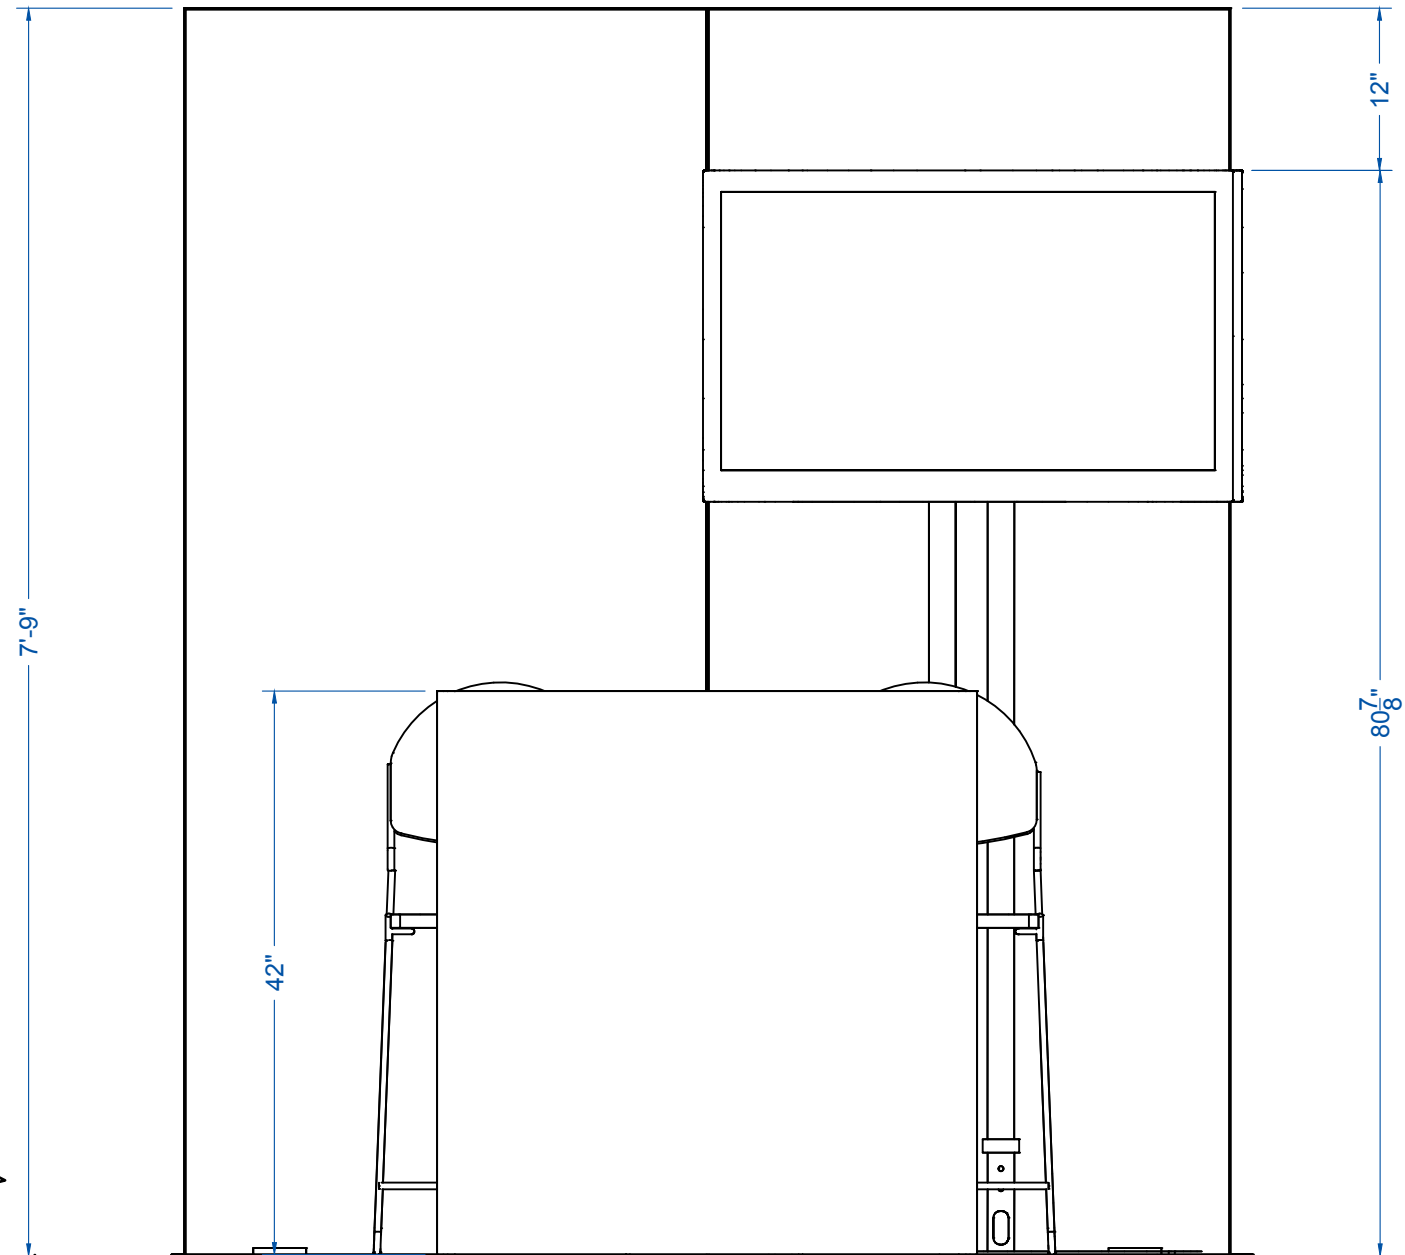

FRONT VIEW

FRONT VIEW (WITH MONITOR)

LESS THAN 30 DAYS OUT

* 0 0 4 8 2 5 2 5 0 1 . 1 0 2 2 . 0 *

MORE THAN 30 DAYS OUT

* 0 0 4 8 2 5 2 5 0 1 . 1 0 2 2 . 1 *

STRUCTURE VIEW

FRONT ELEVATION

TOP VIEW

Exhibitor Pkg.

I.D.	Qty	Type	Size	Area (SqFt)	Part Number	Description	Material	Color	Notes
A	1	Overlay Graphic Panel	40-1/8" x 42"	11.7		1M, Remo Tape 1/16"	PVC 3MM	Graphic	
	1	Assembly	40-1/8" x 20-7/16" x 42"	0		1M MIS Counter	Metal/PVC	Silver/White	
	1	Electronics	39-1/2" x 1-3/4" x 24-3/4"			42" LCD Monitor w/ Dual Post Stand	Standard	Black	
	2	SP Foot	15-13/16" x 3-15/16"			16" Foot	Aluminum	Silver	
	2	SP Frame	39" x 93"			8' Full SmartPanel Frame	Aluminum	Silver	
C	2	SP Panel	38-5/8" x 92-5/8"	24.84		Panel From Edge to Edge	PVC	Graphic	
	2	Seating	22" x 18" x 46"			Black Diamond Stool	Fabric	Gray	