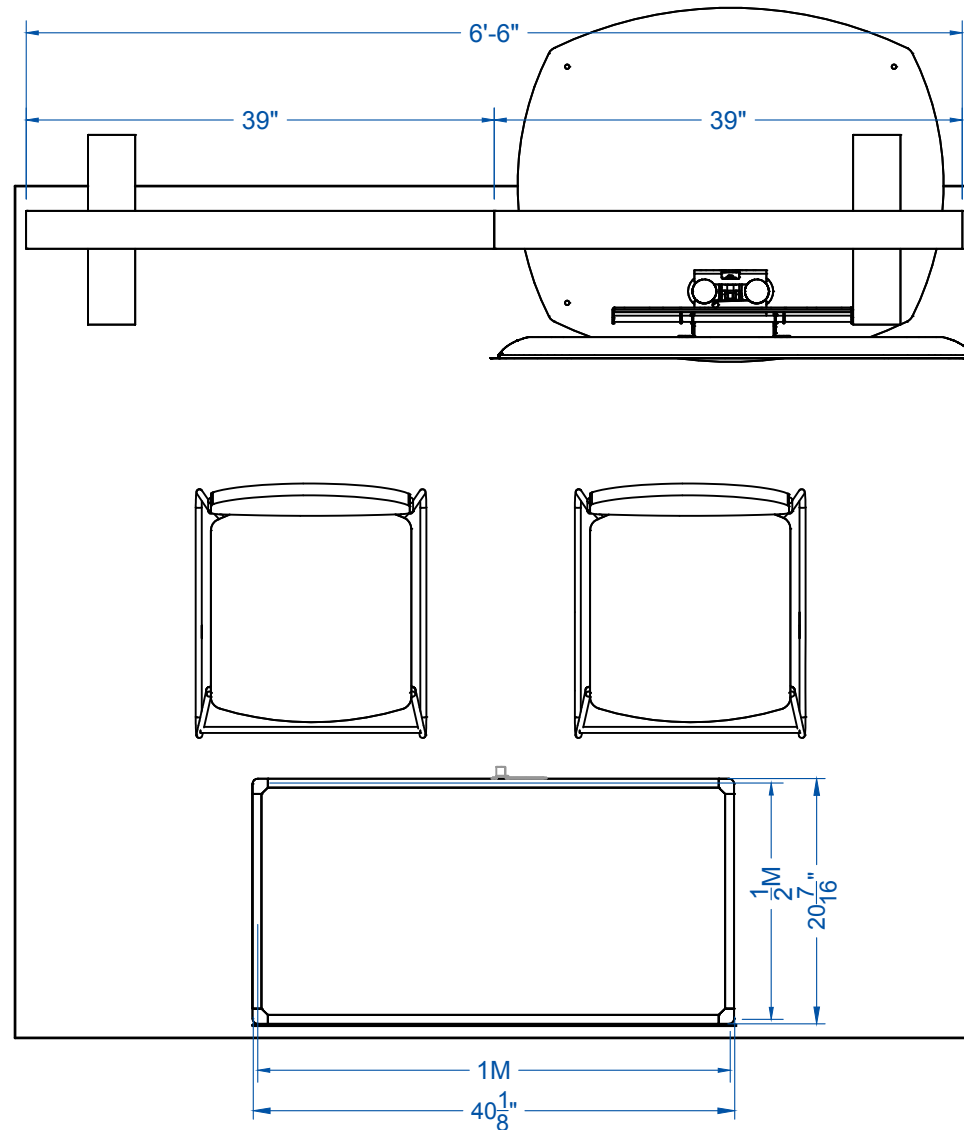

FRONT VIEW

FRONT VIEW (WITH MONITOR)

LESS THAN 30 DAYS OUT

* 0 0 4 8 2 5 2 5 0 1 . 1 0 2 2 . 0 *

MORE THAN 30 DAYS OUT

* 0 0 4 8 2 5 2 5 0 1 . 1 0 2 2 . 1 *

STRUCTURE VIEW

FRONT ELEVATION

TOP VIEW

Exhibitor Pkg.

I.D.	Qty	Type	Size	Area (SqFt)	Part Number	Description	Material	Color	Notes
A	1	Overlay Graphic Panel	40-1/8" x 42"	11.7		1M, Remo Tape 1/16"	PVC 3MM	Graphic	
	1	Assembly	40-1/8" x 20-7/16" x 42"	0		1M MIS Counter	Metal/PVC	Silver/White	
	1	Electronics	39-1/2" x 1-3/4" x 24-3/4"			42" LCD Monitor w/ Dual Post Stand	Standard	Black	
	2	SP Foot	15-13/16" x 3-15/16"			16" Foot	Aluminum	Silver	
	2	SP Frame	39" x 93"			8' Full SmartPanel Frame	Aluminum	Silver	
C	2	SP Panel	38-5/8" x 92-5/8"	24.84		Panel From Edge to Edge	PVC	Graphic	
	2	Seating	22" x 18" x 46"			Black Diamond Stool	Fabric	Gray	