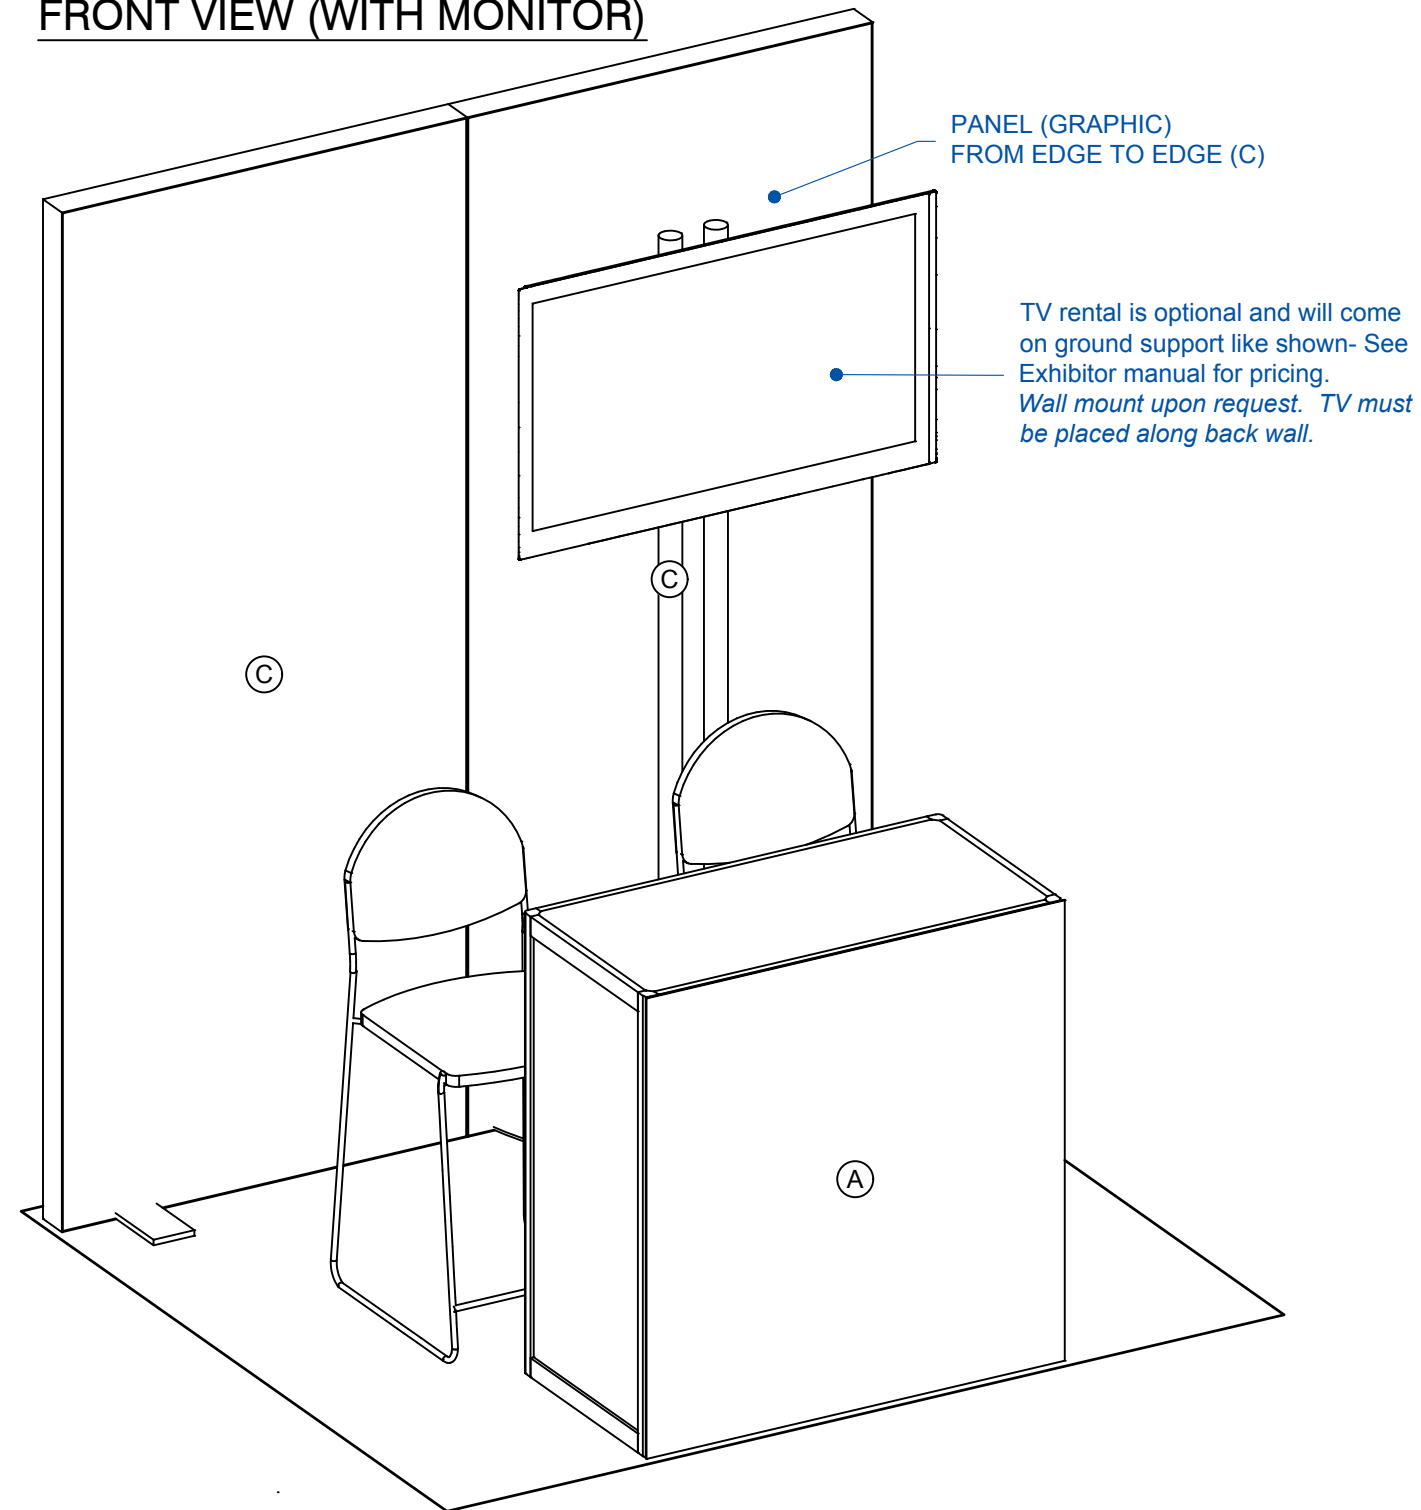

FRONT VIEW

FRONT VIEW (WITH MONITOR)

LESS THAN 30 DAYS OUT

* 0 0 4 8 2 5 2 5 0 1 . 1 0 2 2 . 0 *

MORE THAN 30 DAYS OUT

* 0 0 4 8 2 5 2 5 0 1 . 1 0 2 2 . 1 *

STRUCTURE VIEW

FRONT ELEVATION

TOP VIEW

Exhibitor Pkg.

I.D.	Qty	Type	Size	Area (SqFt)	Part Number	Description	Material	Color	Notes
A	1	Overlay Graphic Panel	40-1/8" x 42"	11.7		1M, Remo Tape 1/16"	PVC 3MM	Graphic	
	1	Assembly	40-1/8" x 20-7/16" x 42"	0		1M MIS Counter	Metal/PVC	Silver/White	
	1	Electronics	39-1/2" x 1-3/4" x 24-3/4"			42" LCD Monitor w/ Dual Post Stand	Standard	Black	
	2	SP Foot	15-13/16" x 3-15/16"			16" Foot	Aluminum	Silver	
	2	SP Frame	39" x 93"			8' Full SmartPanel Frame	Aluminum	Silver	
C	2	SP Panel	38-5/8" x 92-5/8"	24.84		Panel From Edge to Edge	PVC	Graphic	
	2	Seating	22" x 18" x 46"			Black Diamond Stool	Fabric	Gray	