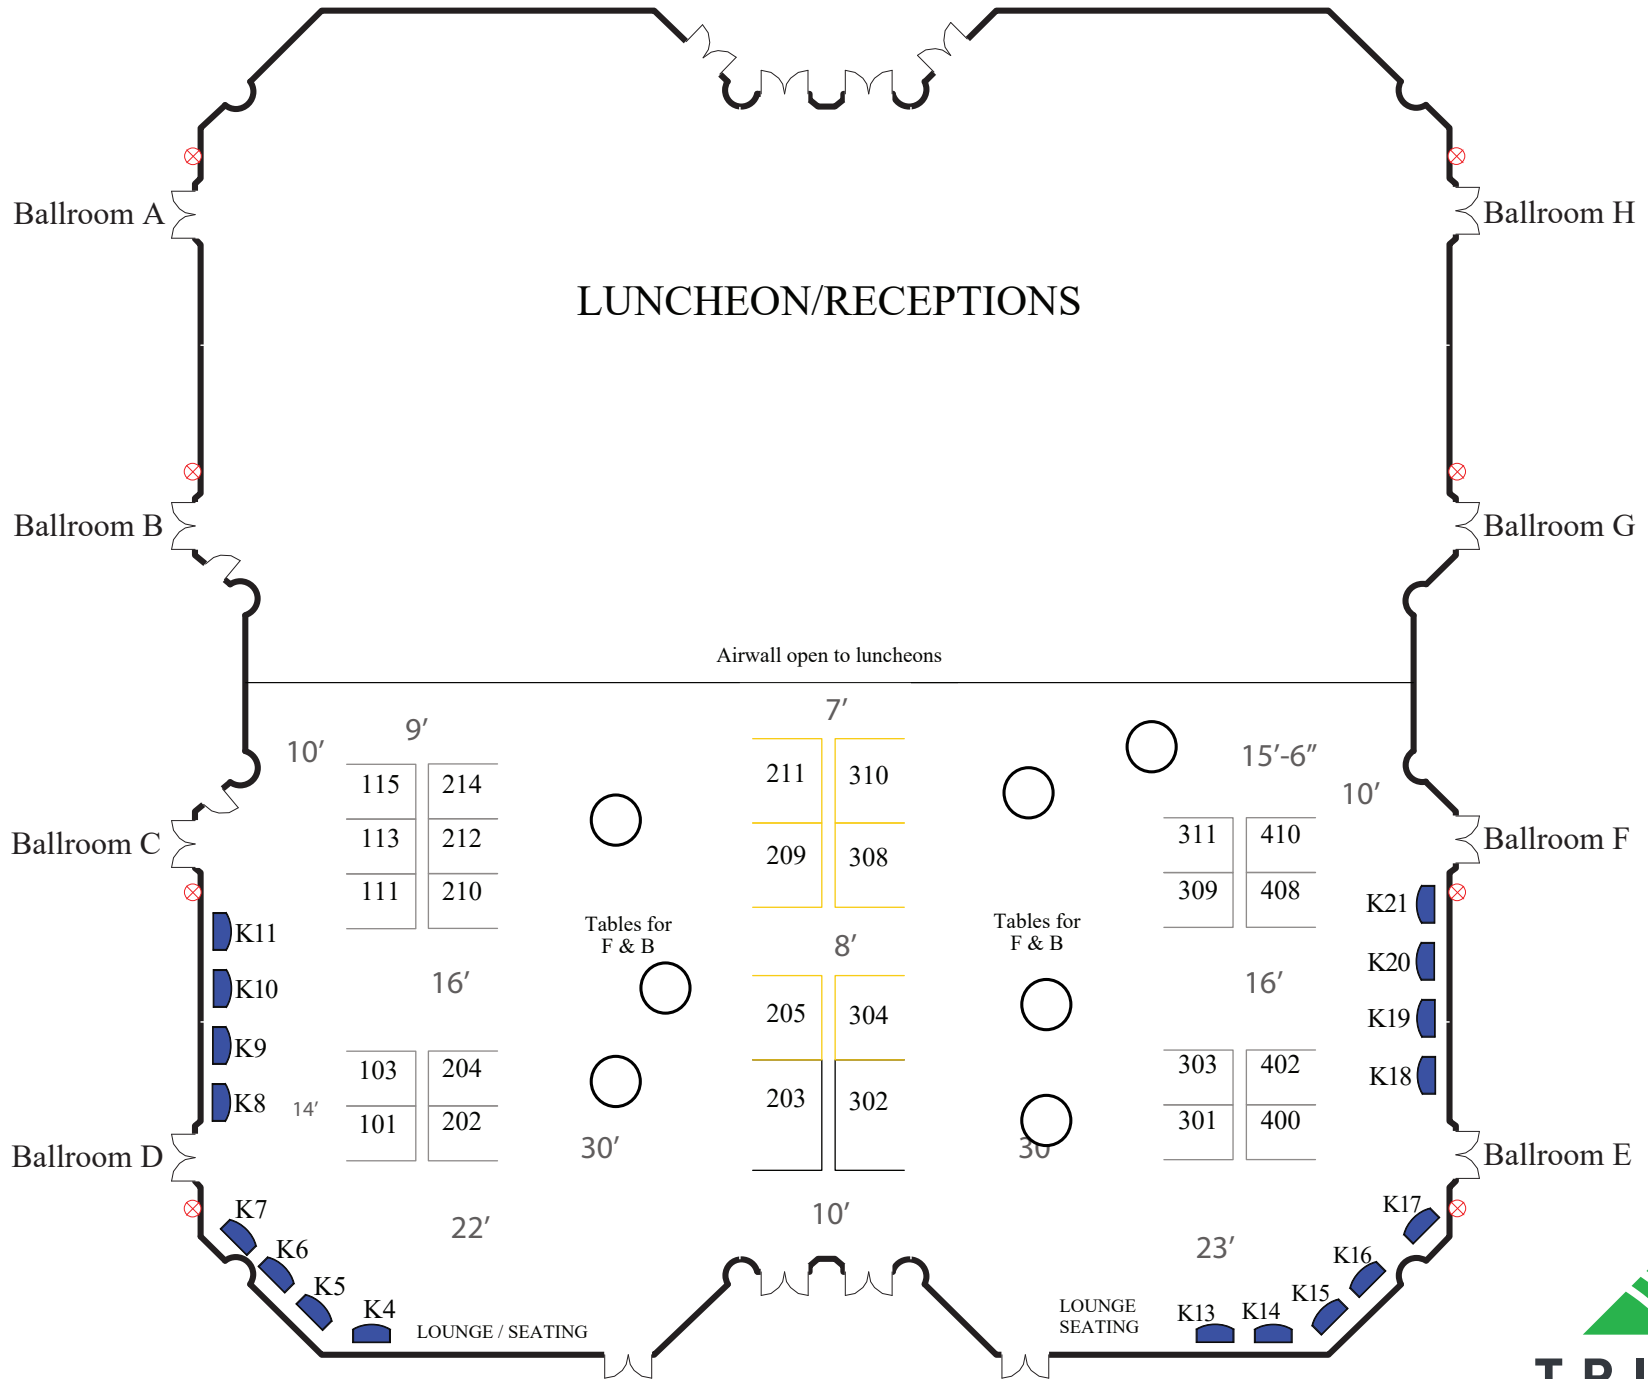

SREcon23 Americas

Hyatt Regency Santa Clara Convention Center Ballrooms C,D,E & F

Floor Plan Subject to Fire Marshal Approval