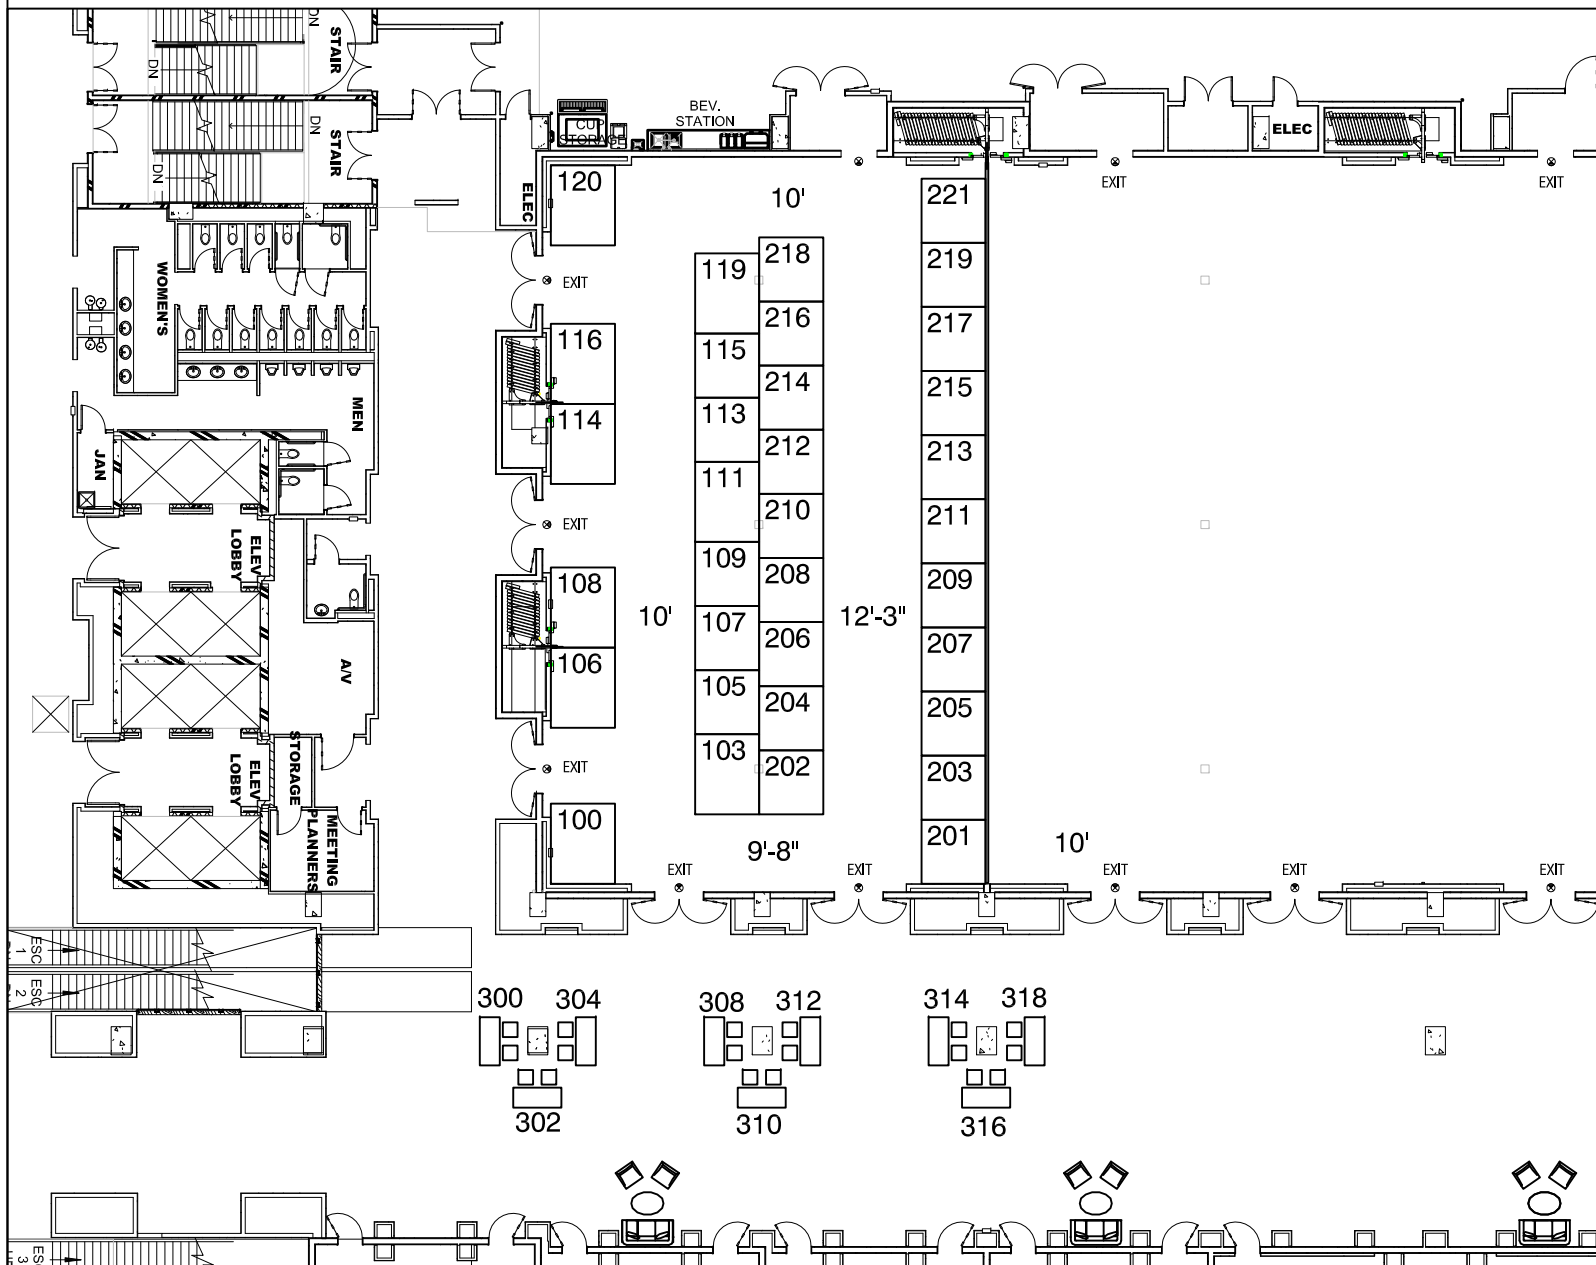

LISA18

October 29-31, 2018

Omni Nashville Hotel - Legends Ballroom E-G
Nashville, Tennessee

Event

LISA18

Oct. 29-31, 2018

Facility

Omni Nashville Hotel
Nashville, TN

Hall: Legends Ballroom E-G

Notes

Booth Count	25
Booth Size	8' x 8'
Booth Count	9
Booth Size	8' x 10'
Table Count	9
Chair Count	18
Aisle Width	As noted
Ceiling Height	22' - 25'

□ = Column

*FLOOR PLAN IS SUBJECT TO CHANGE AND FIRE MARSHALL APPROVAL

Scale

HERITAGE
TRADE SHOW SERVICES

620 Shenandoah Ave. St. Louis, MO 63104
Phone (314) 534-8500 Fax (314) 533-0906