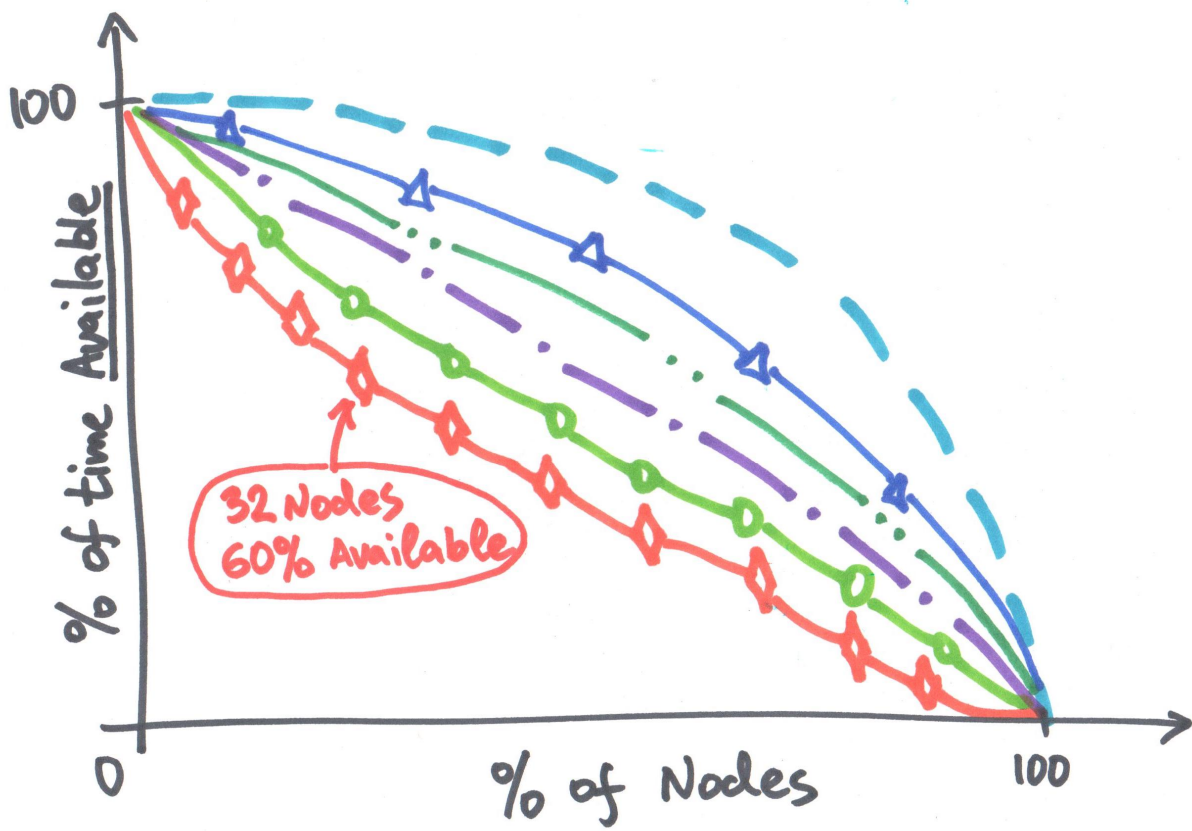

The Design and Operation of CloudLab

Track I

11:20 - 11:40

July 10

Error Message

Helpful?

Resource Reservation Violation	28%	
X nodes requested, Y available	22%	
No connection	7%	
Insufficient Bandwidth	5%	
No Possible Mapping	5%	